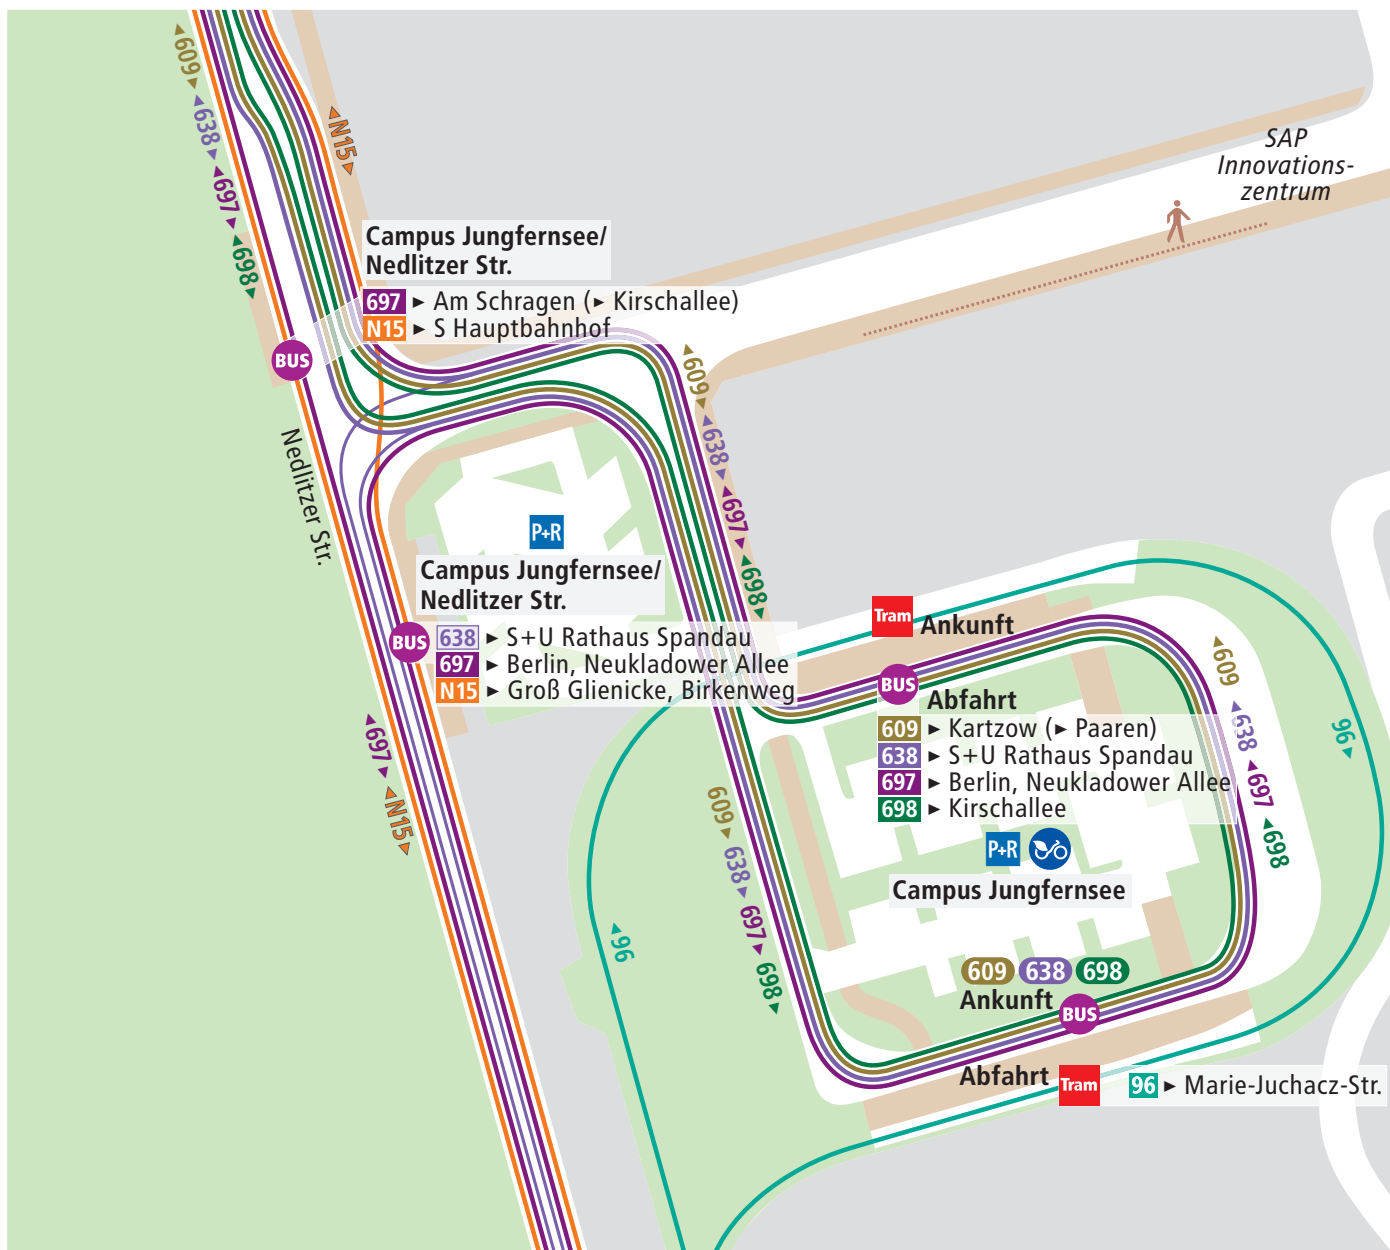

Verkehrsbetrieb

Stadtwerke
Potsdam

Campus Jungfernsee

i ViP-Infotelefon ViP-Info hotline
(0331) 6 61 42 75

PotsdamRad Station
PotsdamRad station

VBB-App „Bus & Bahn“
App „Bus & Bahn“ by VBB

twitter.com/ViP_potsdam

? Fundbüro Lost and found
(0331) 6 61 45 55