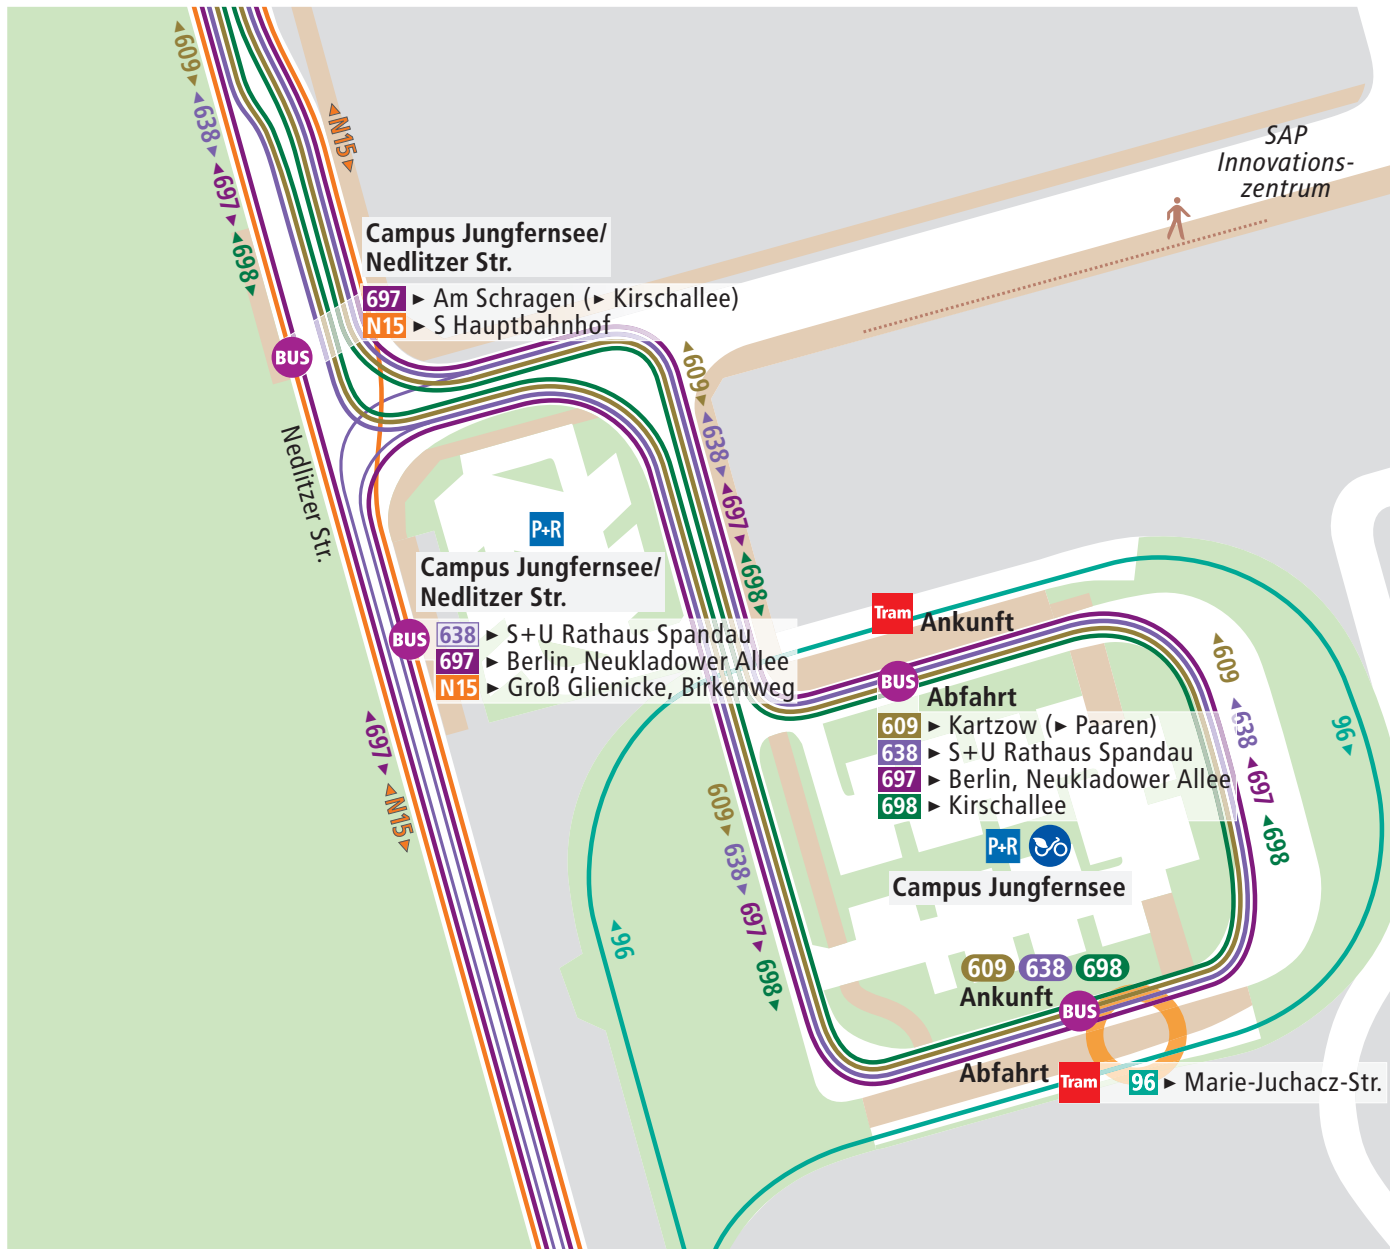

Verkehrsbetrieb

Stadtwerke
Potsdam

Campus Jungfernsee

i ViP-Infotelefon ViP-Info hotline
(0331) 6 61 42 75

PotsdamRad Station
PotsdamRad station

VBB-App „Bus & Bahn“
App „Bus & Bahn“ by VBB

twitter.com/ViP_potsdam

? Fundbüro Lost and found
(0331) 6 61 45 55